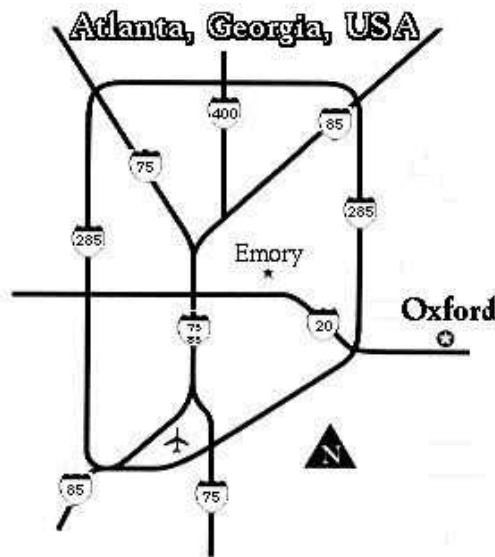

Atlanta Camp 2009

Oxford College of Emory University
100 Hamill Street
Oxford, Georgia 30054
770-784-8888

Holiday Inn Express & Suites
9159 Access Road NW
Covington, Georgia 30014
770-784-9200

From Atlanta to Holiday Inn Express & Suites:

Take I-20 East to Exit 90 (Covington/Oxford exit). It's approximately 23 miles from I-285 to exit 90. The exit ramp will merge left with Highway 278 West towards Atlanta, then it becomes Access Road. Continue on this street until you get to the Holiday Inn Express & Suite Hotel on your left. You will see the hotel from I-20 Freeway just before you get to Exit 90.

From the Airport Oxford College:

Take I-85 South to I-285 East (toward Augusta). Continue on I-285 until I-20 East (toward Augusta). It's approximately 23 miles from I-285 to exit 90. Stay on I-20 east approximately 23 miles to Exit 90 (Covington/Oxford exit). The exit ramp will merge with Highway 278 East toward Covington. Continue on this street until the third traffic light. Turn left onto Highway 81 North (Emory Street) and continue for approximately one mile. Turn left at the Oxford College entrance sign onto Hamill Street. This street will take you to the campus and Williams Gym.